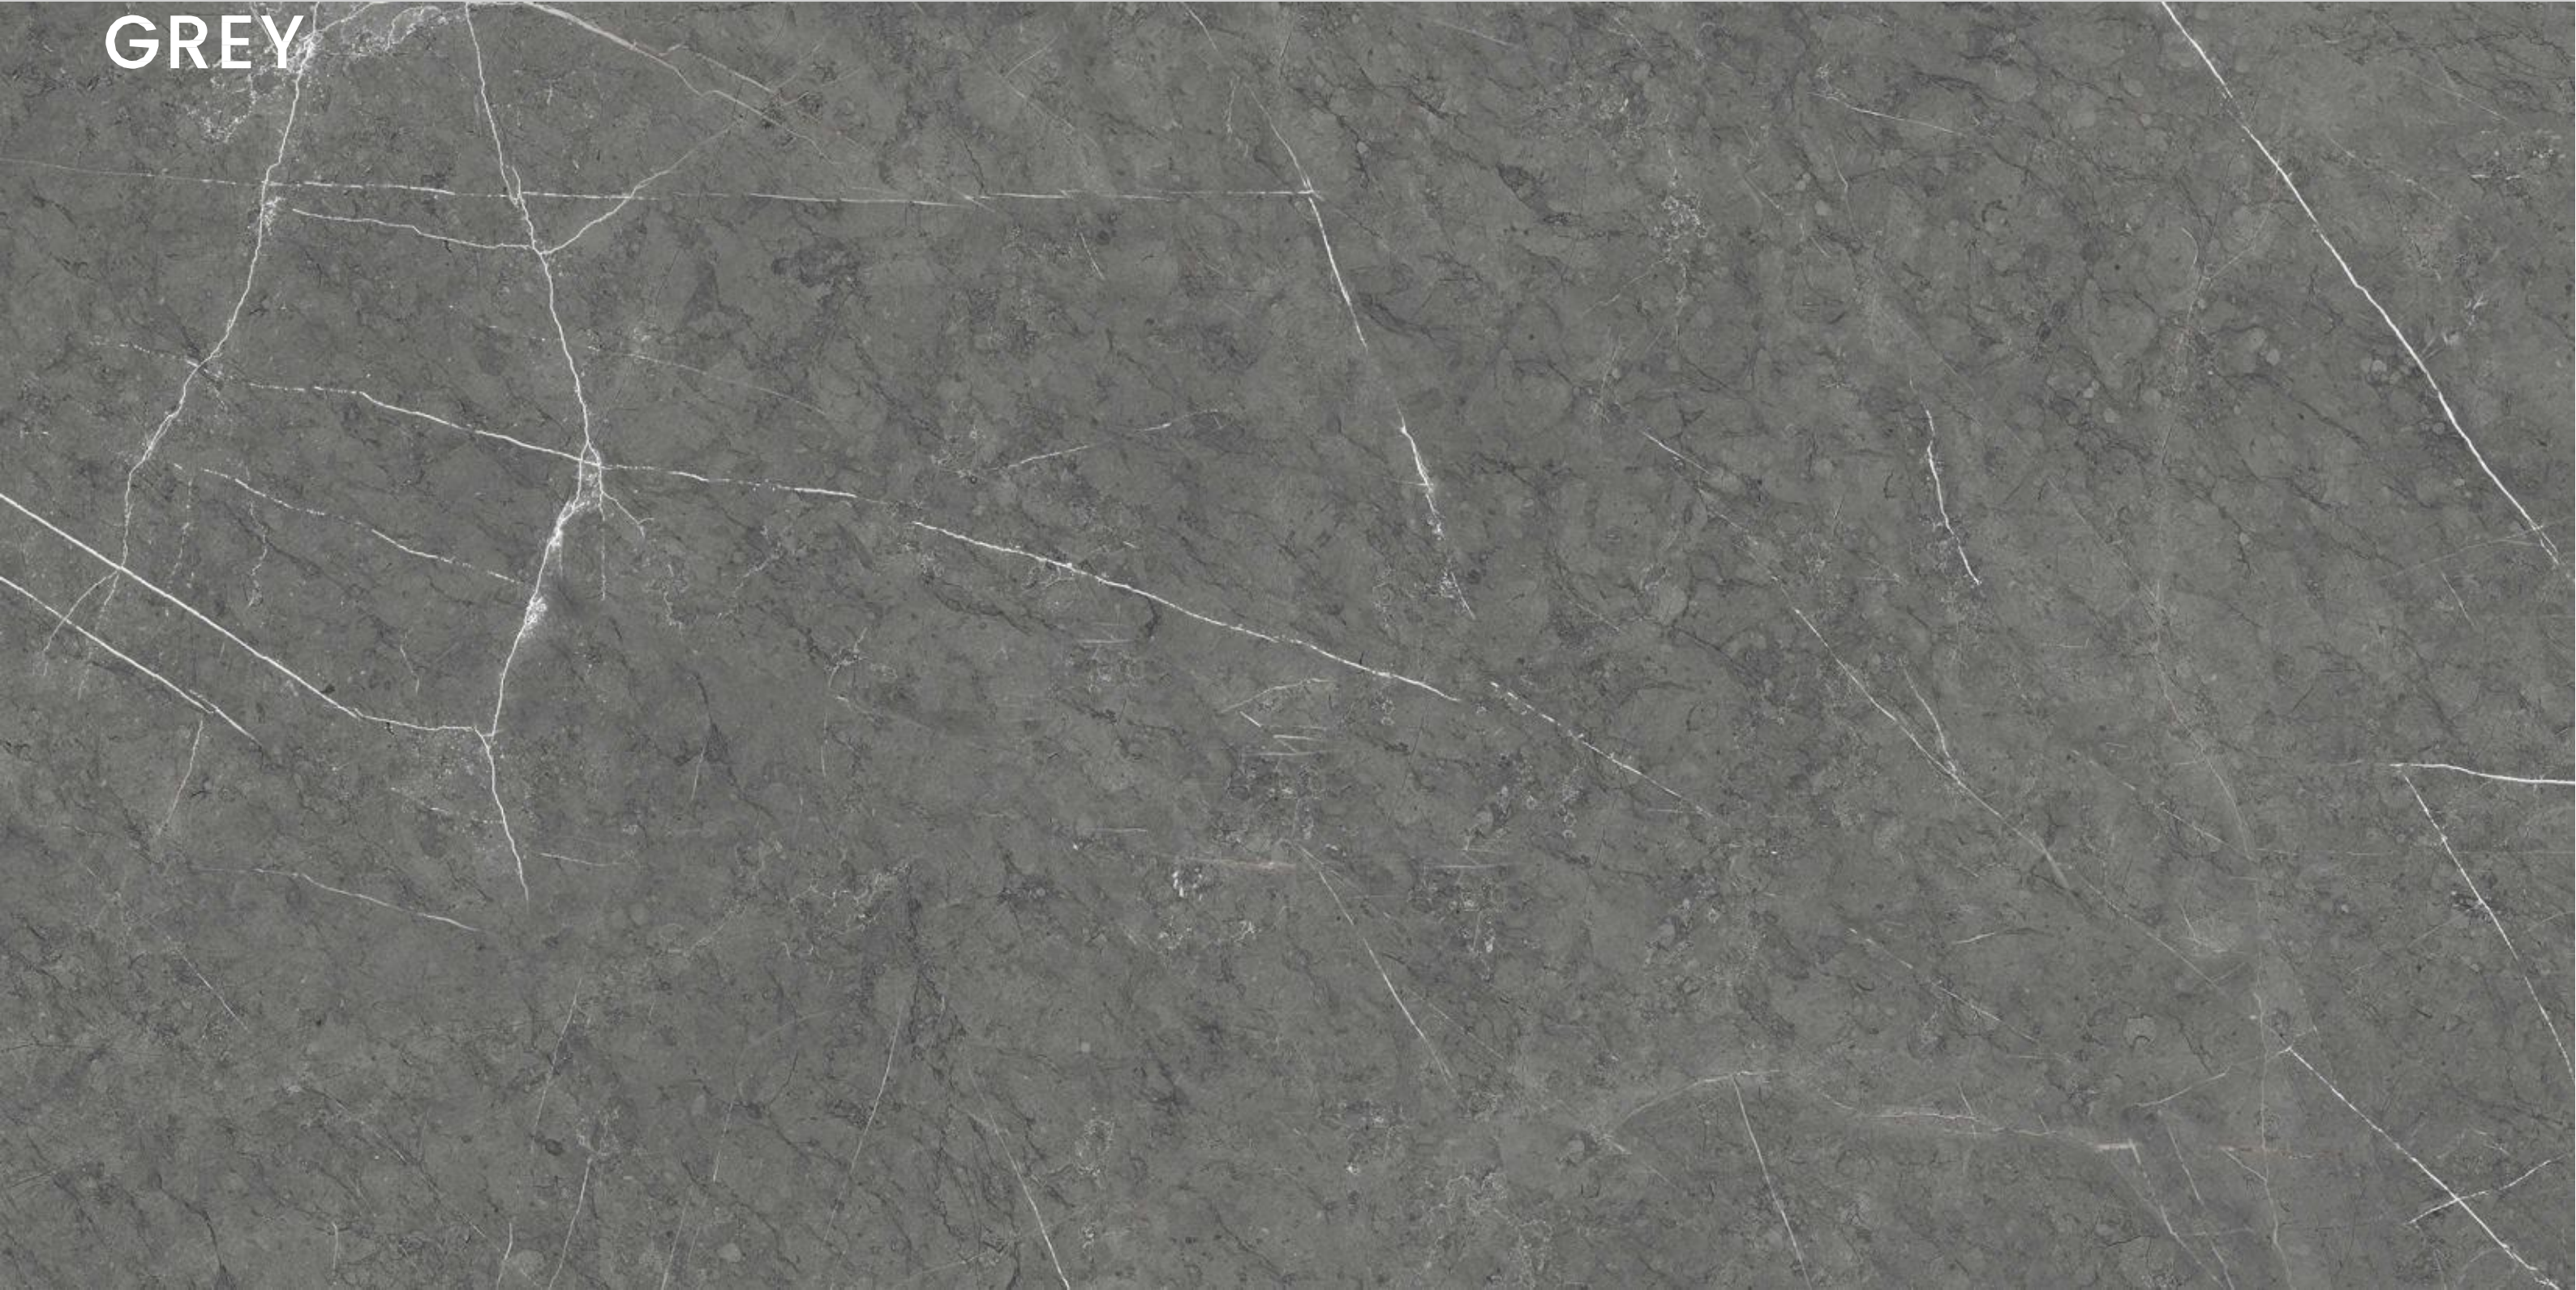

CANYON
GREY