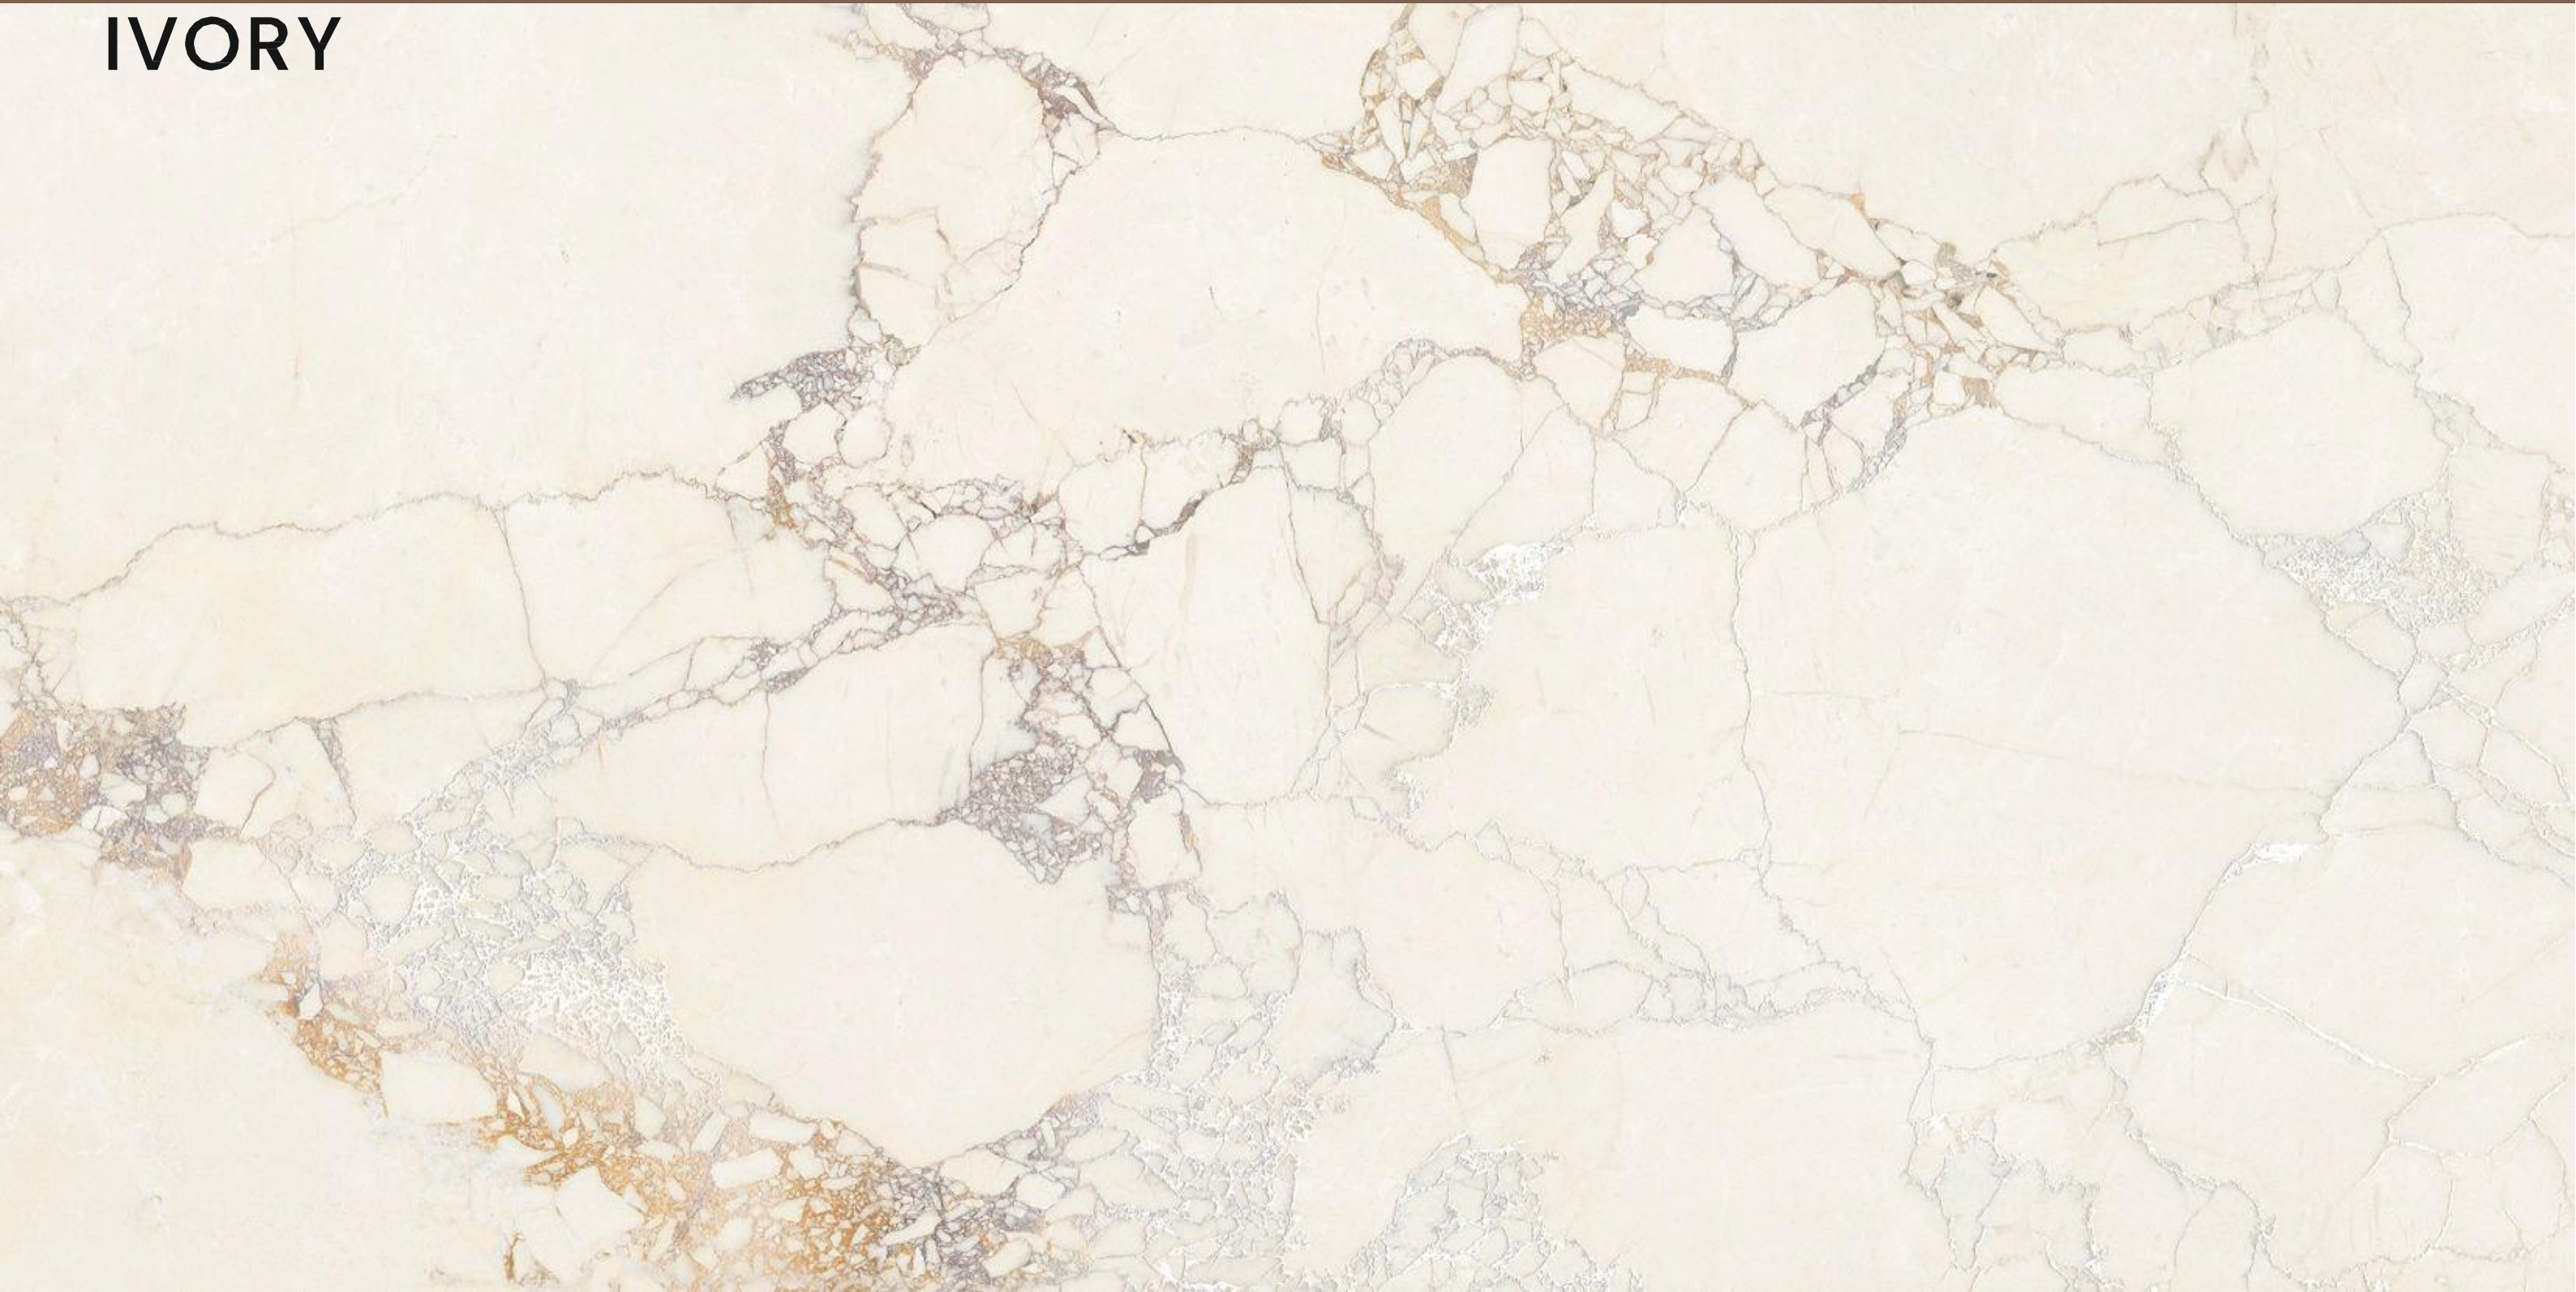

BARLE
IVORY